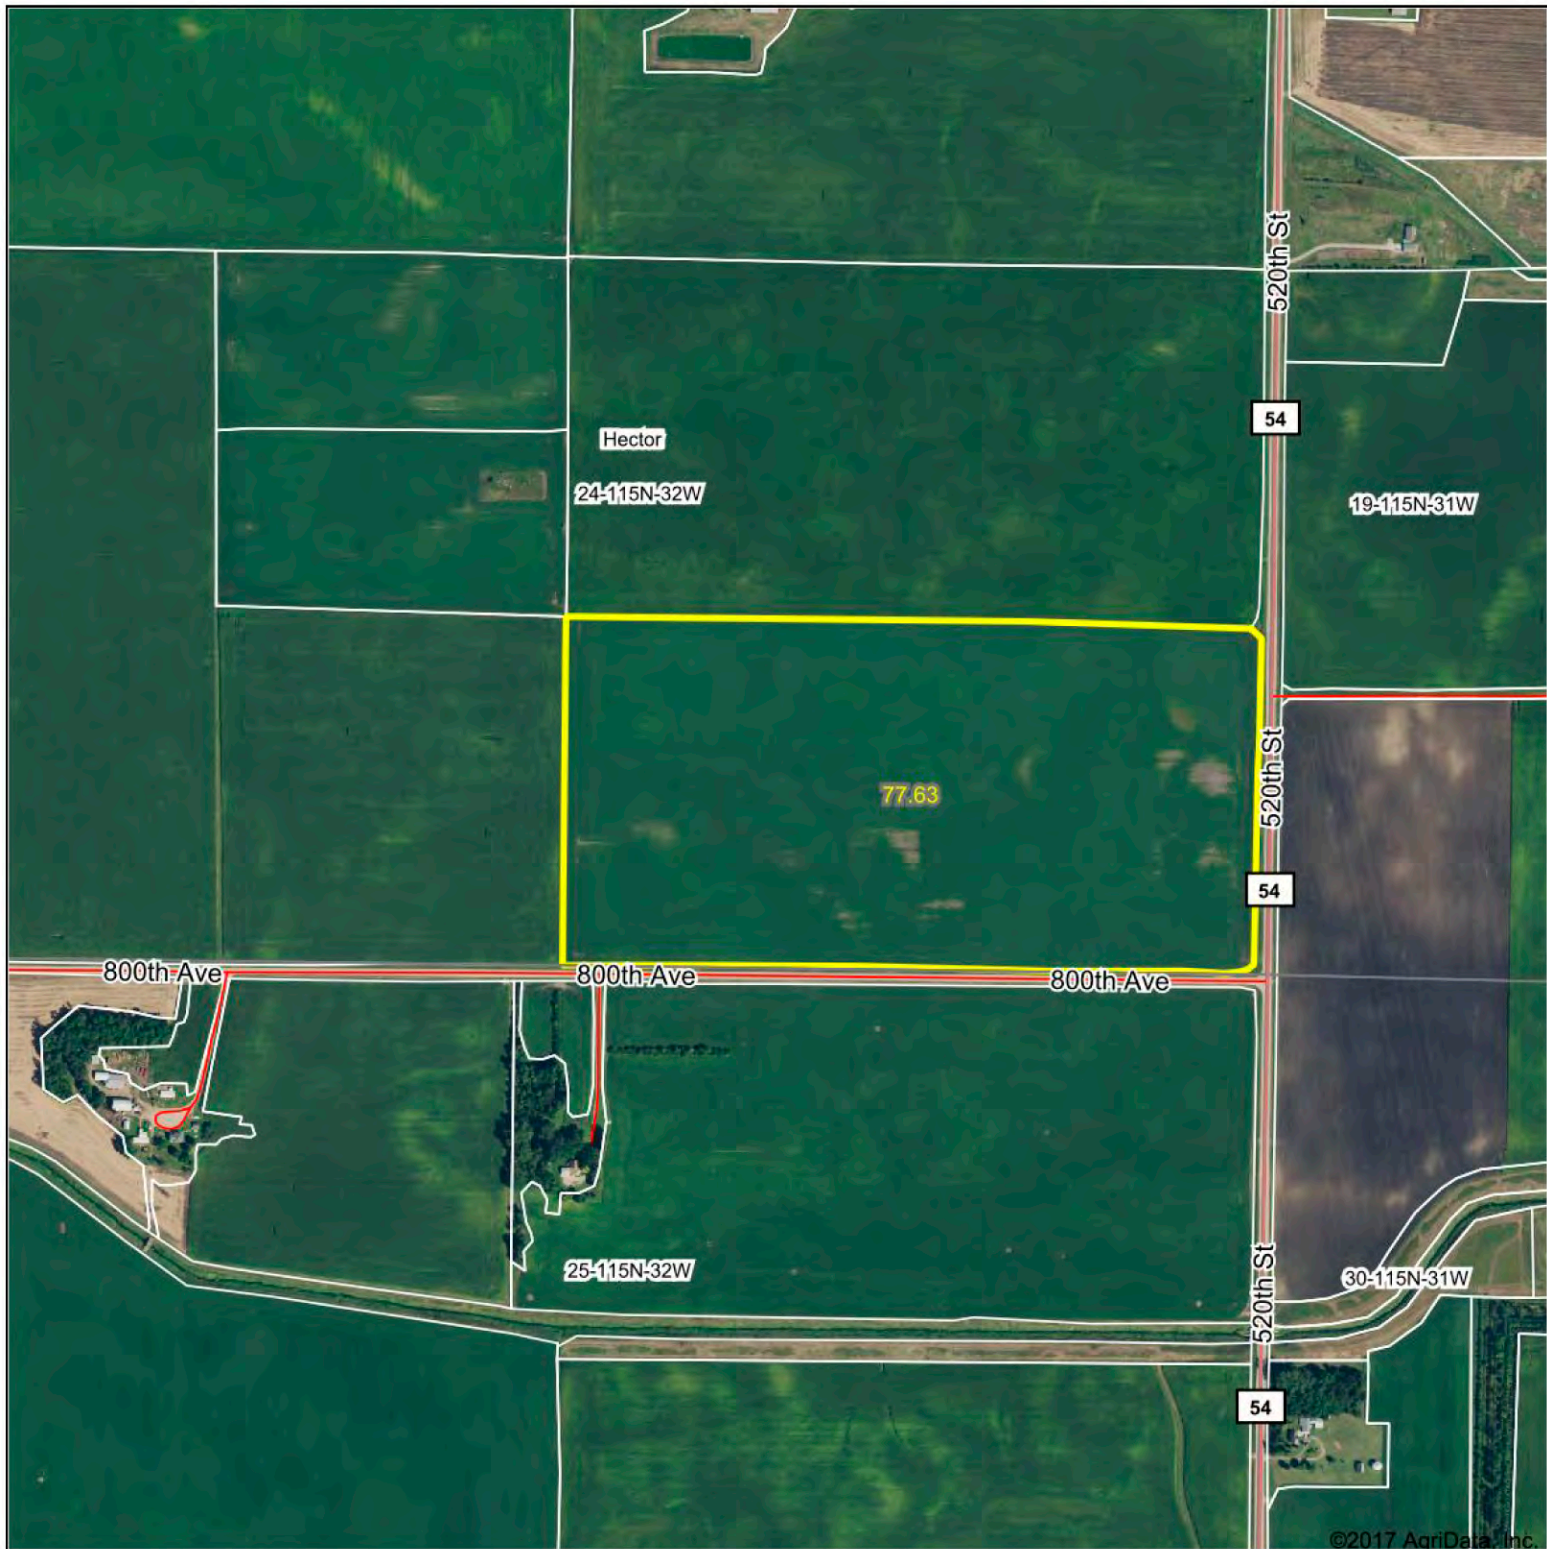

Aerial Map

map center: 44° 44' 52.7, -94° 38' 12.75

Maps Provided By:
surety
CUSTOMIZED ONLINE MAPPING
© AgriData, Inc. 2017 www.AgriDataInc.com

24-115N-32W
Renville County
Minnesota

12/6/2017