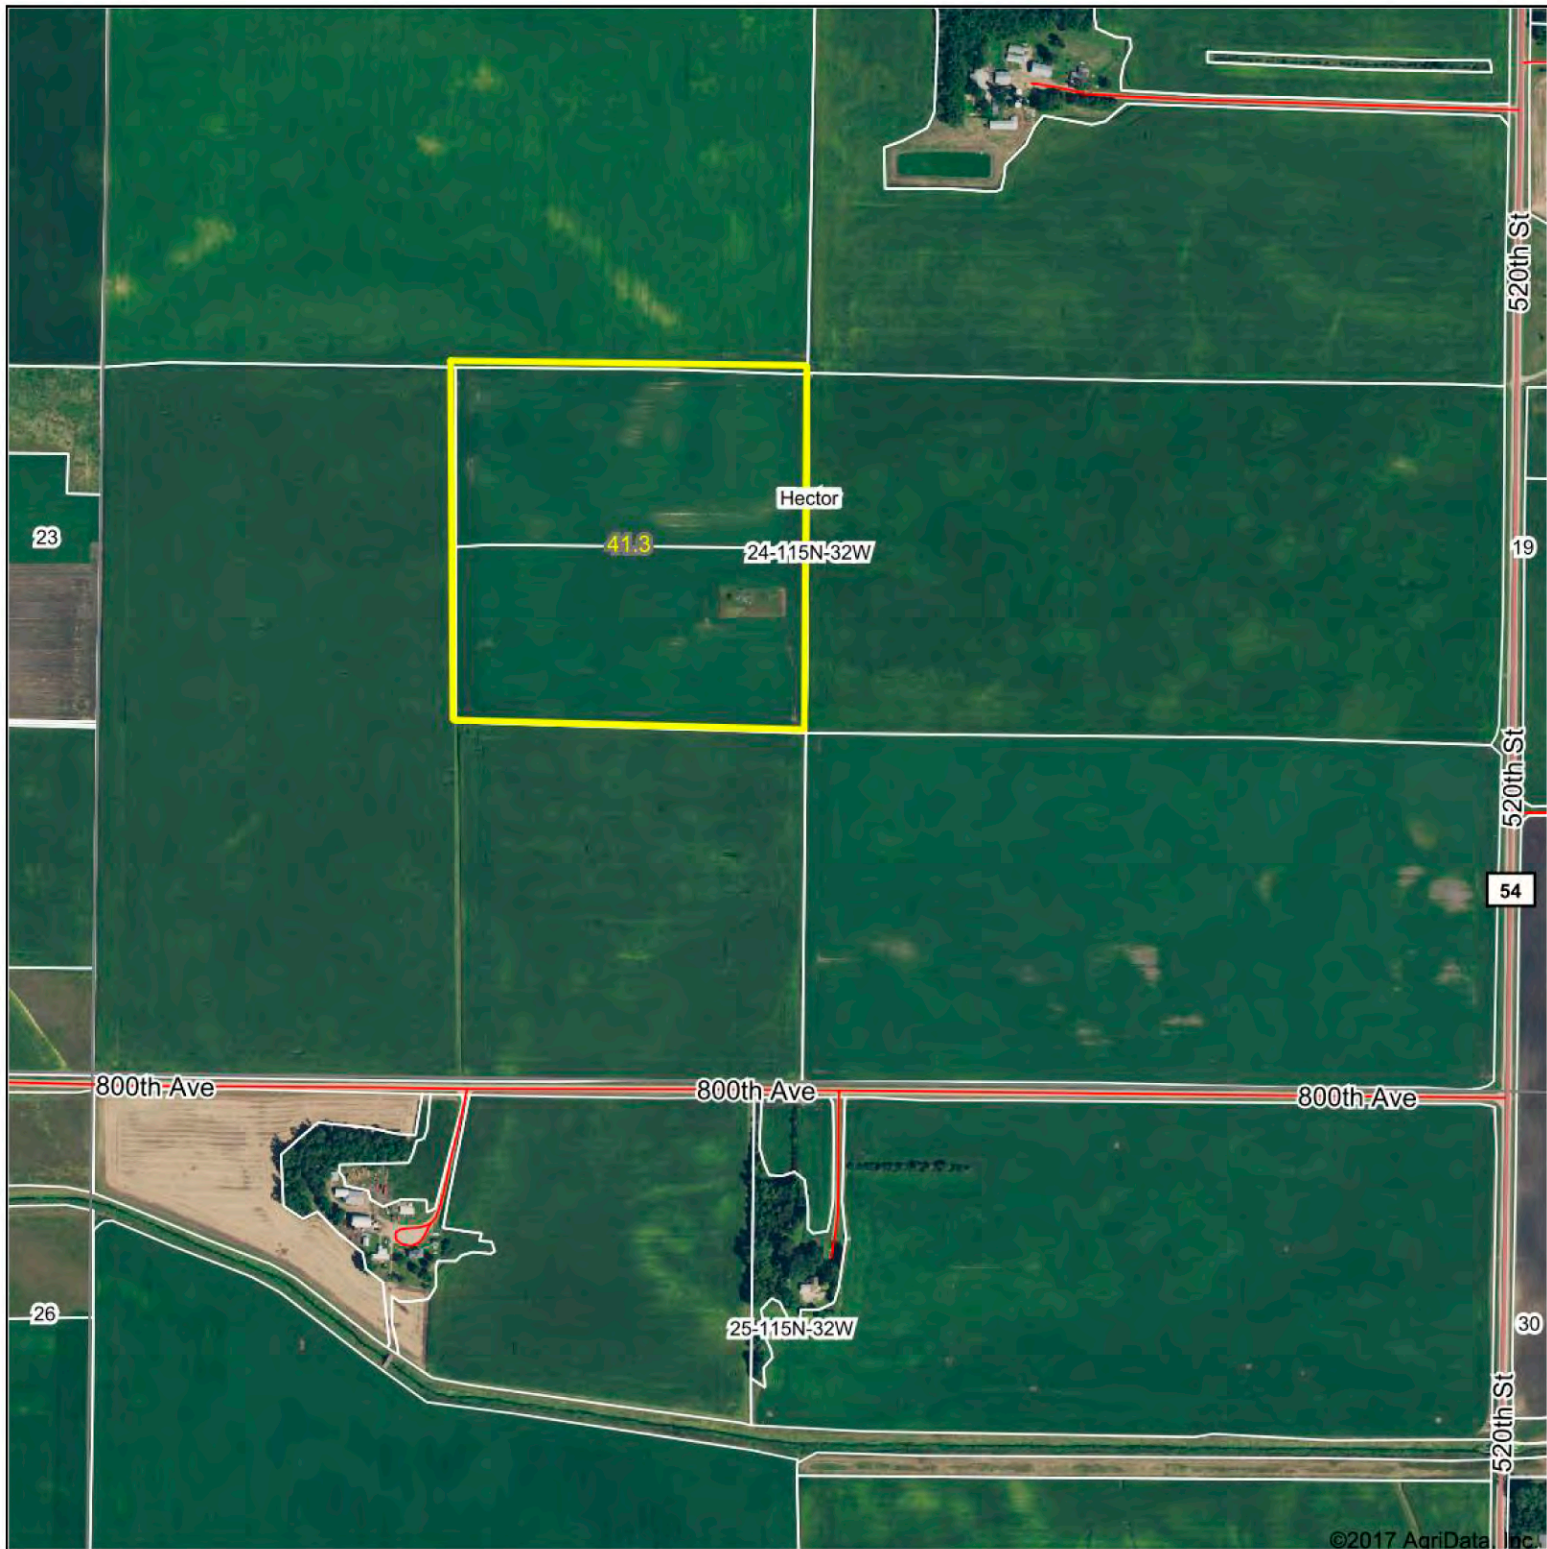

Aerial Map

map center: 44° 44' 56.83, -94° 38' 25.34

Maps Provided By:
surety
CUSTOMIZED ONLINE MAPPING
© AgriData, Inc. 2017 www.AgriDataInc.com

24-115N-32W
Renville County
Minnesota

12/6/2017